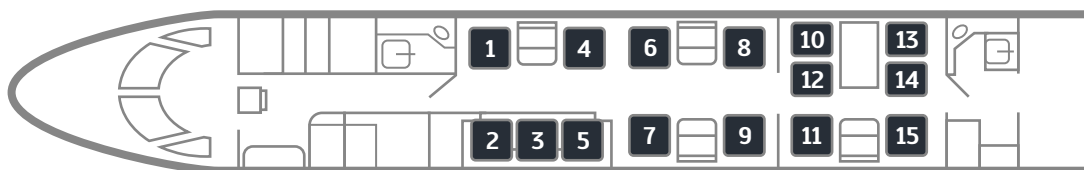

MAX RANGE
8,519 km
4,600 NM

WI-FI
domestic

SEATING CAPACITY
15

SLEEPING CAPACITY
7

HOME BASE
USA
SNA

DIMENSIONS
Cabin Length
45 ft 1 in
Cabin Height
6 ft 2 in
Cabin Width
7 ft 4 in

MANUFACTURED
1991

REFURB DATE
2017